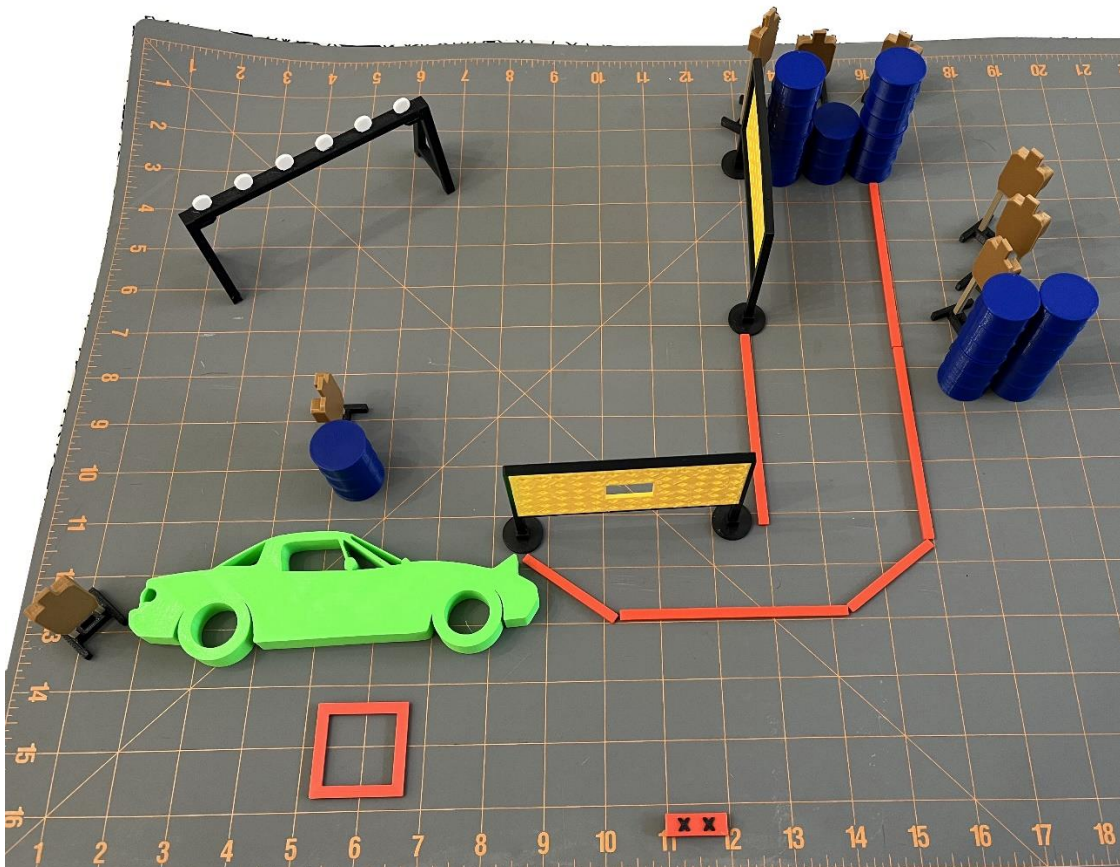

Range 4 – Oh, the silent majesty of a winter's morn

Starting Position:

Handgun/PCC loaded and sitting on trunk of car. Feet touching X marks with hose held in both hands.

Stage Procedure:

Upon audible start signal, engage targets from within the shooting areas. Plate rack must be shot from behind the car or through the first wall port.

Scoring: Comstock

Targets: 8 USPSA, 6 steel

Rounds: 21

Range 4 – Oh, the silent majesty of a winter's morn

Written Stage Briefing

“Oh, the silent majesty of a winter’s morn” is a 21 round, 110 point, Comstock Long Course. There are 8 USPSA targets and 6 steel.

The start position is standing with both feet on X marks holding hose in both hands. Handgun/PCC loaded and laying on trunk of car.

On the audible start signal, engage targets as they become available from within the shooting areas. Plate rack must be shot from behind the car or through the first wall port.