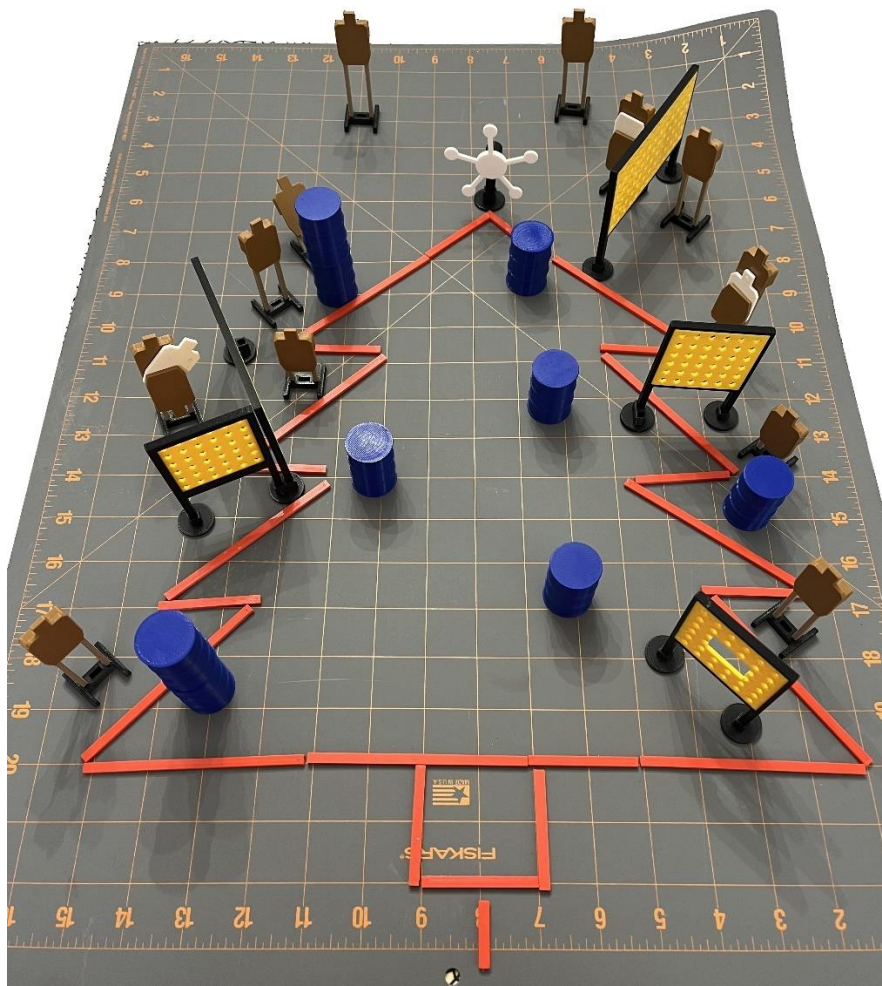

Range 6 – Dad, this tree won't fit in our back yard.

Starting Position:

Handgun loaded and holstered. PCC loaded, held in both hands, stock touching belt, muzzle generally downrange. Feet straddling start stick.

Stage Procedure:

Upon audible start signal, engage targets from within the shooting areas. Texas star must be shot from rear shooting box. Tinsel strands between barrels are non-negotiable walls.

Scoring: Comstock

Targets: 15 USPSA, 5 steel

Rounds: 35

Range 6 – Dad, this tree won't fit in our back yard.

Written Stage Briefing

“Dad, this tree won't fit in our back yard” is a 35 round, 175 point, Comstock Long Course. There are 15 USPSA targets and 5 steel.

The start position is straddling the start stick. Handgun loaded and holstered. PCC loaded, held in both hands, stock touching belt, muzzle generally downrange.

On the audible start signal, engage targets as they become available from within the shooting areas. Texas star must be shot from the rear shooting box.